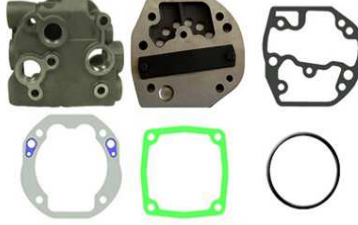

Cylinder Head Complete

447 130 0719