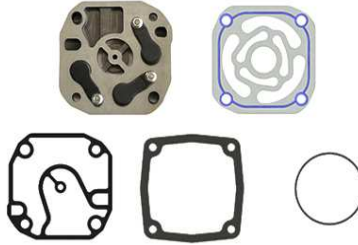

Compressor Repair Kit

5411300620