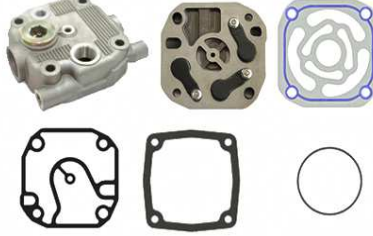

#### Cylinder Head Complete

541 131 1019