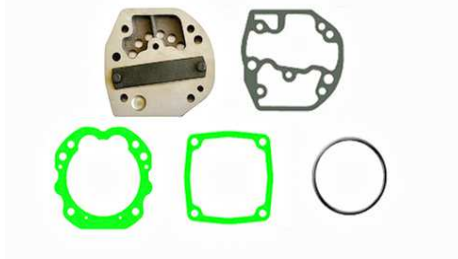

Compressor Repair Kit

442 130 0220