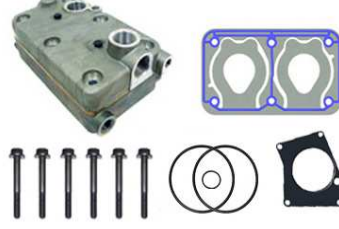

Cylinder Head Complete

911 553 924 2