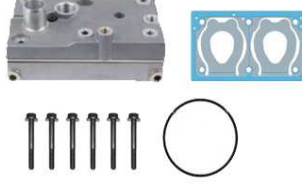

Cylinder Head Complete

912 510 922 2