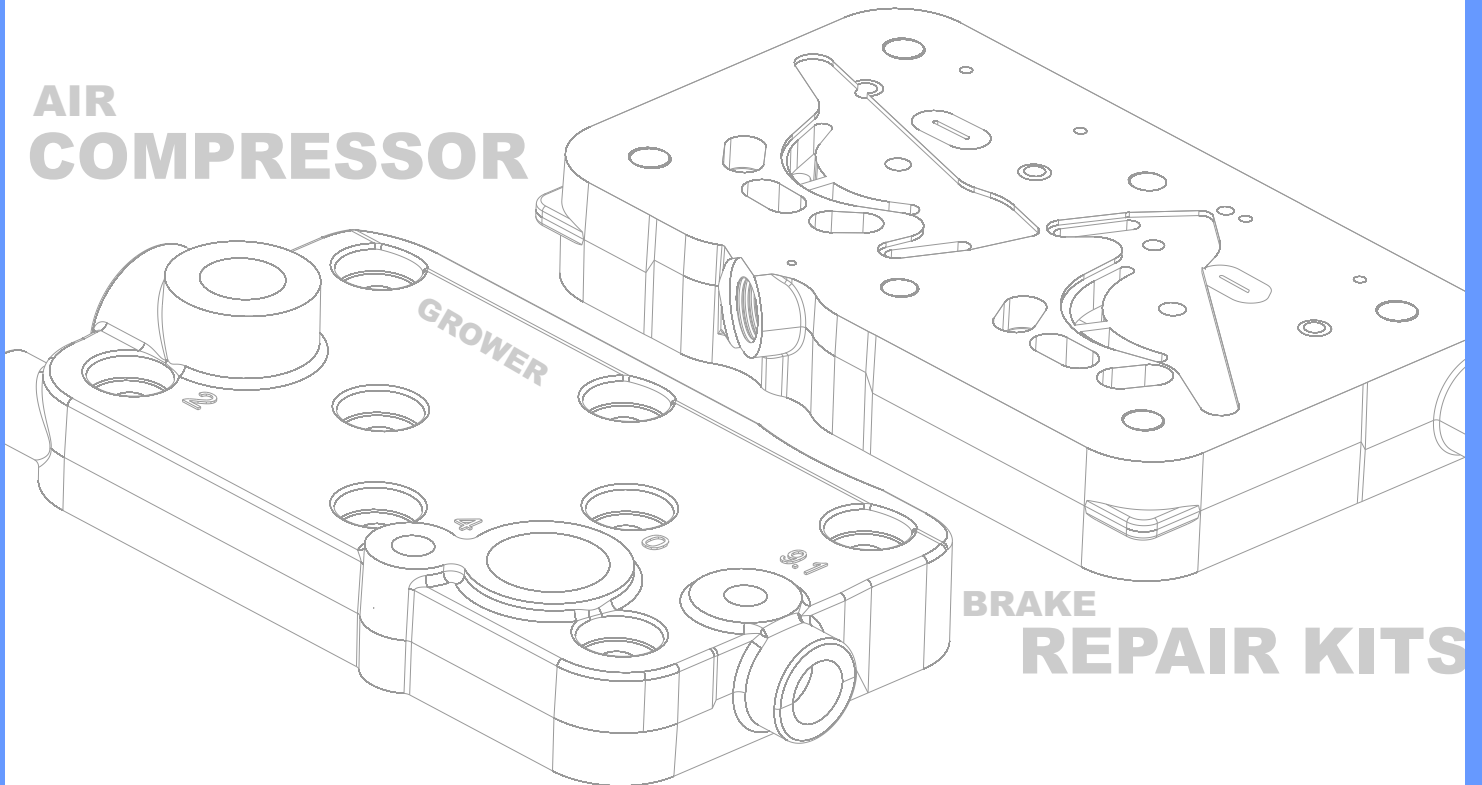

**AIR
COMPRESSOR**

**BRAKE
REPAIR KITS**