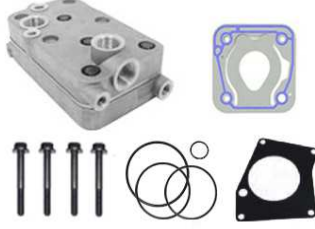

Cylinder Head Complete