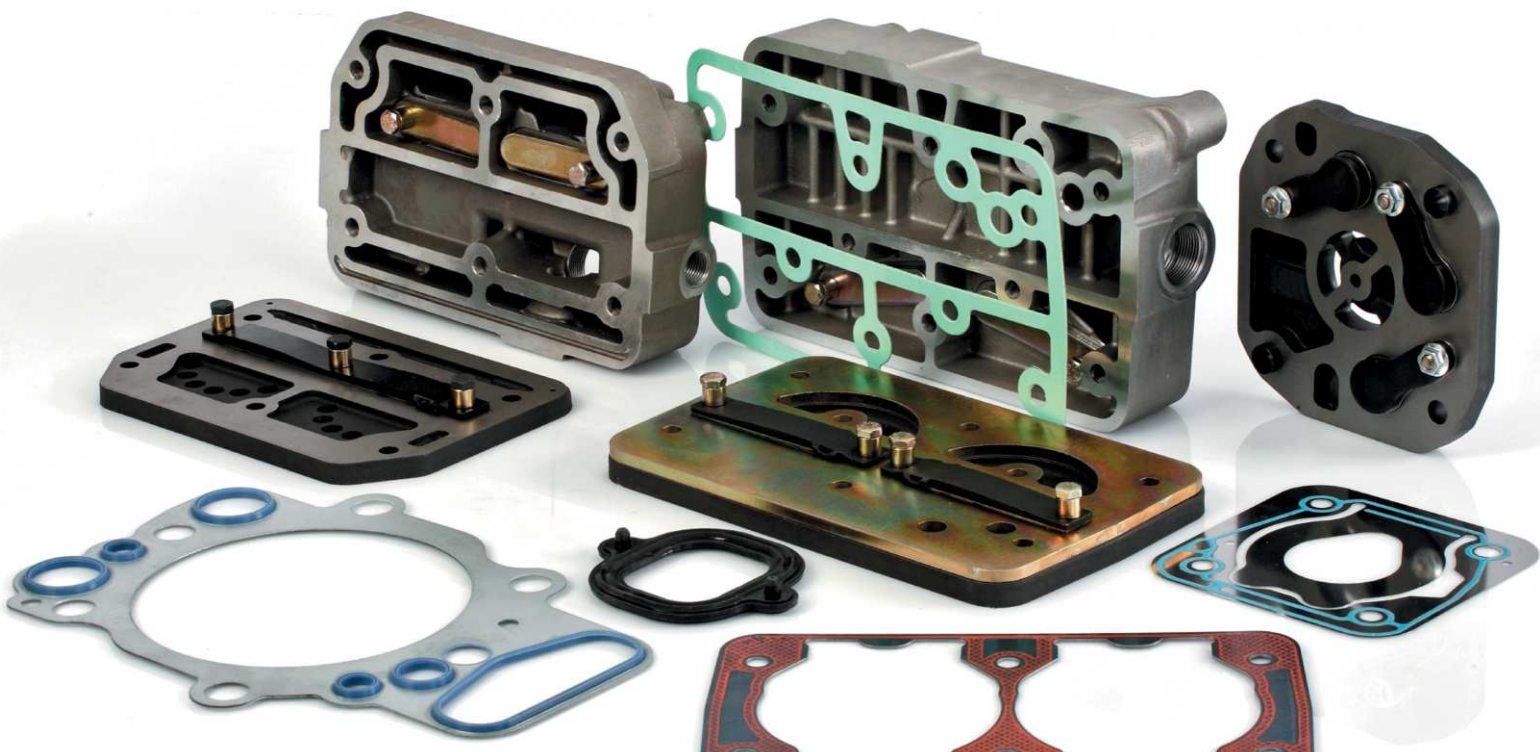

GROWER

In 1988 Karatay Industry in a small workshop which started production venture, the last all year, self-renewing the human investment, quality, continuity of care and range of products over a wide area on foot AYBEY GASKET heavy commercial vehicles for the Engine and Compressor gasket. The GROWER brand and production continues.

Produced by each of the product behind a strong brand in the sector included GROWER, advanced technology production tools and large machinery, with quality and high productivity without sacrificing the always creative and innovative ideas in line with industry standards to rise by contributing to the customer expectations in the best way to meet all the word knows a reliable brand aims to be.

TÜV
SAARLAND
EN ISO 9001 : 2000