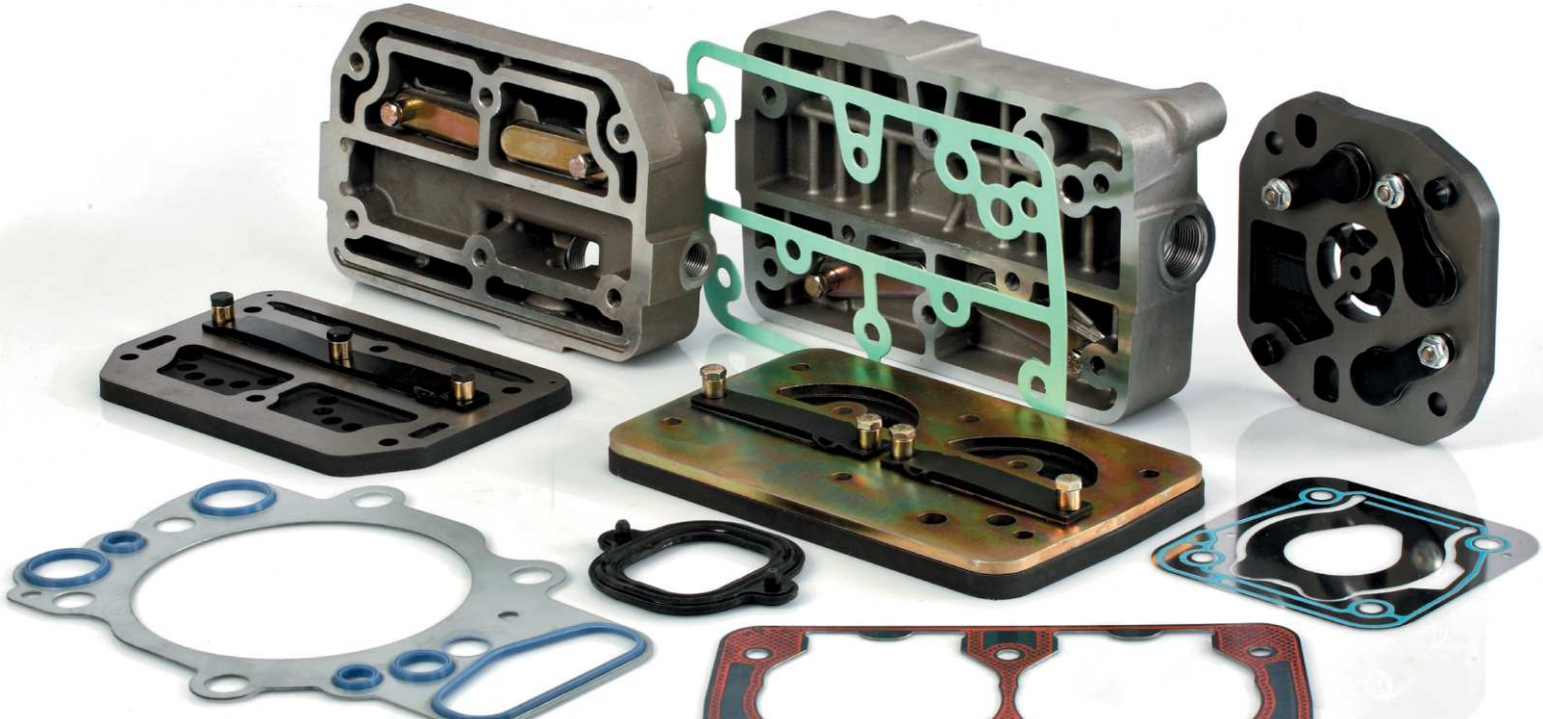

GROWER

In 1988 Karatay Industry in a small workshop which started production venture, the last all year, self-renewing the human investment, quality, continuity of care and range of products over a wide area on foot AYBEY GASKET heavy commercial vehicles for the Engine and Compressor gasket. The GROWER brand and production continues.

Produced by each of the product behind a strong brand in the sector included GROWER, advanced technology production tools and large machinery, with quality and high productivity without sacrificing the always creative and innovative ideas in line with industry standards to rise by contributing to the customer expectations in the best way to meet all the word knows a reliable brand aims to be.

TÜV
SAARLAND
EN ISO 9001 : 2000

GROWER

www.grower-gasket.com

The Power On Your Air Compressor

GROWER

VOLKSWAGEN

MERCEDES

MAN