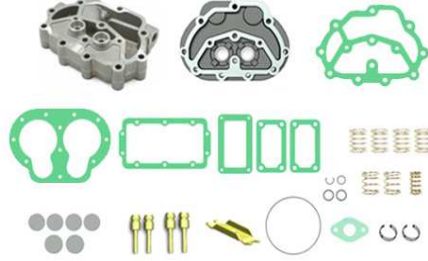

Cylinder Head Complete